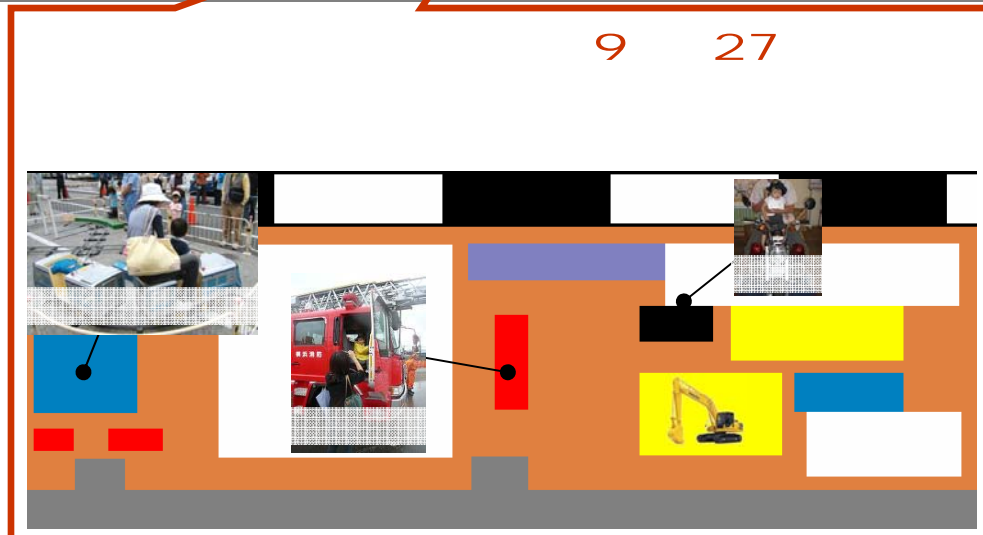

10:00 15 00

CD

94

114

10 00 15 00 14

10 30

0180-99-3815

横濱開港150周年

9 26 27

2009 9 26 ( ) 27 ( )
10 00 15 00

9 27

9 26