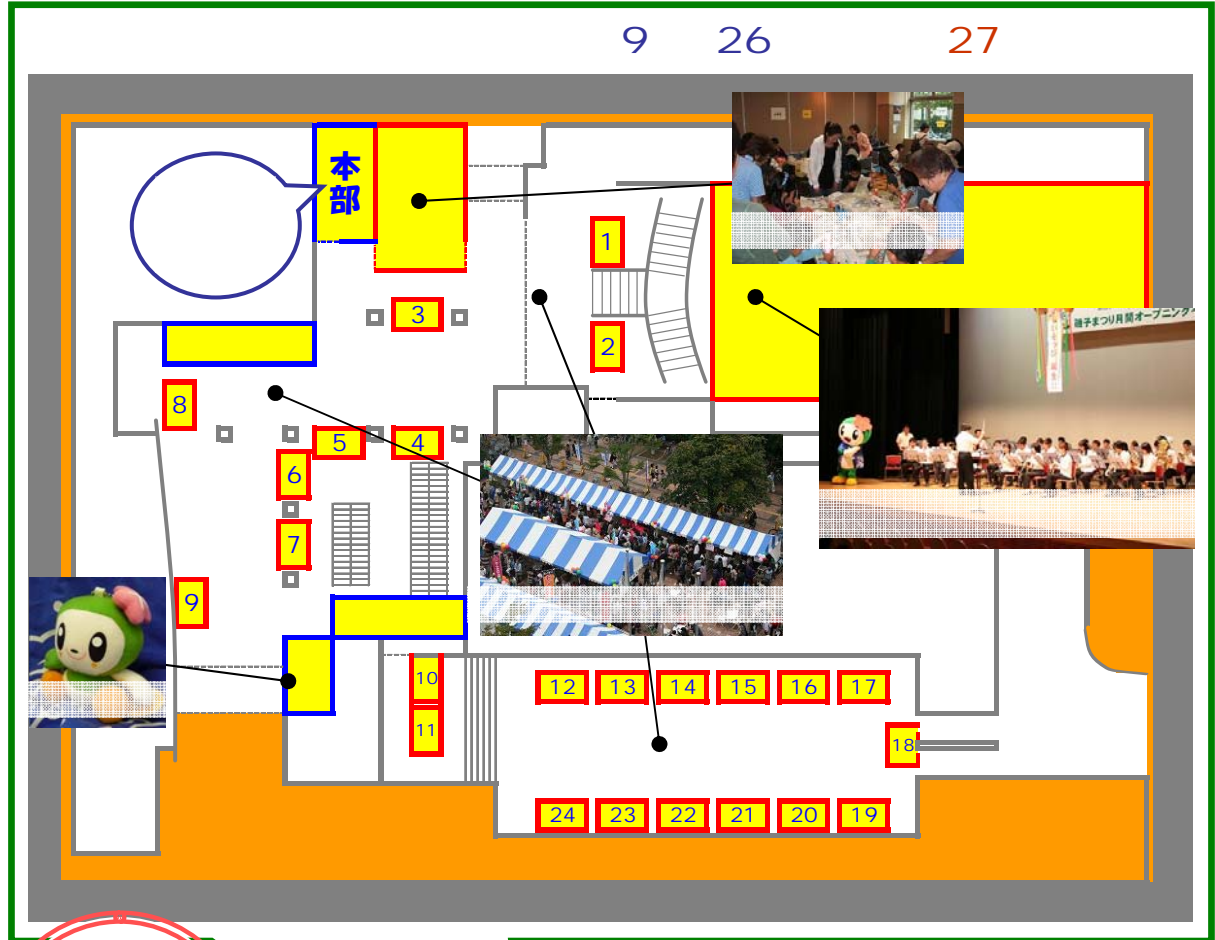

10:00 15 00

CD

94

114

10 00 15 00 14

10 30

0180-99-3815

横濱開港150周年

9 26 27