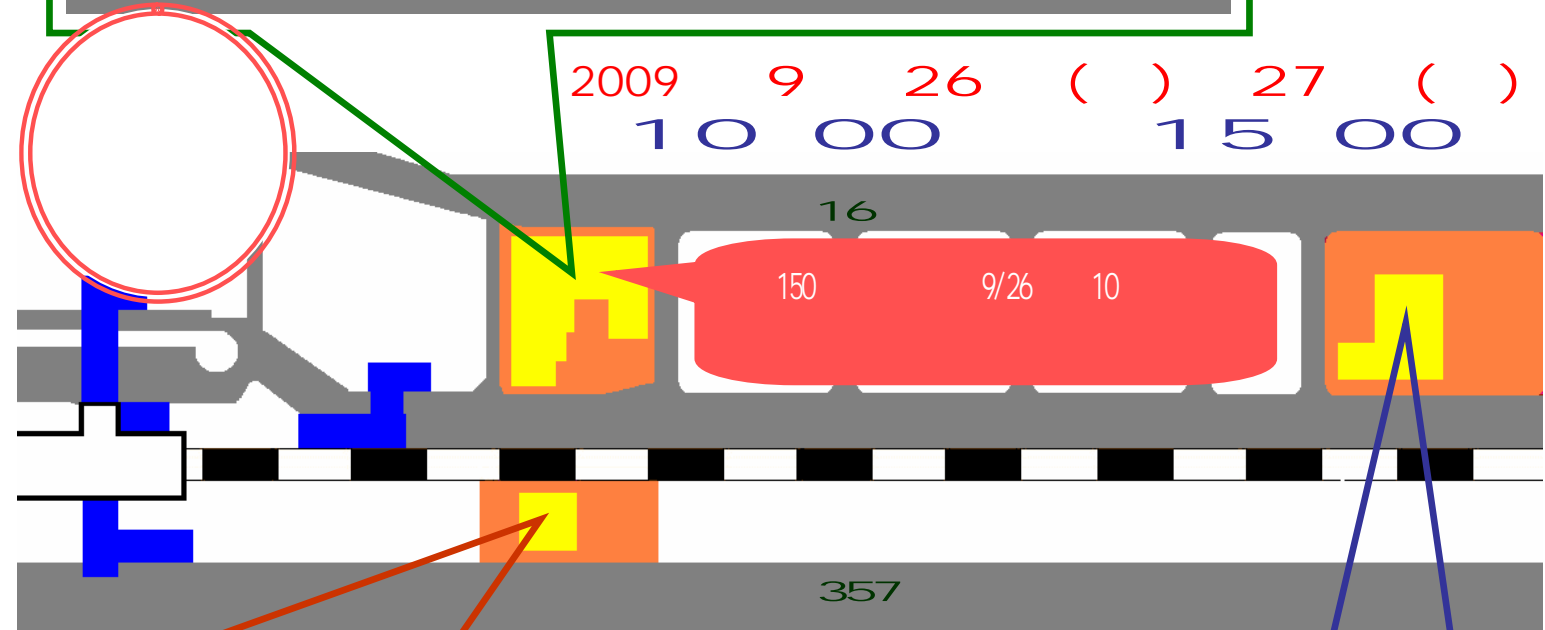

2009 9 26 ( ) 27 ( )
10 00 15 00